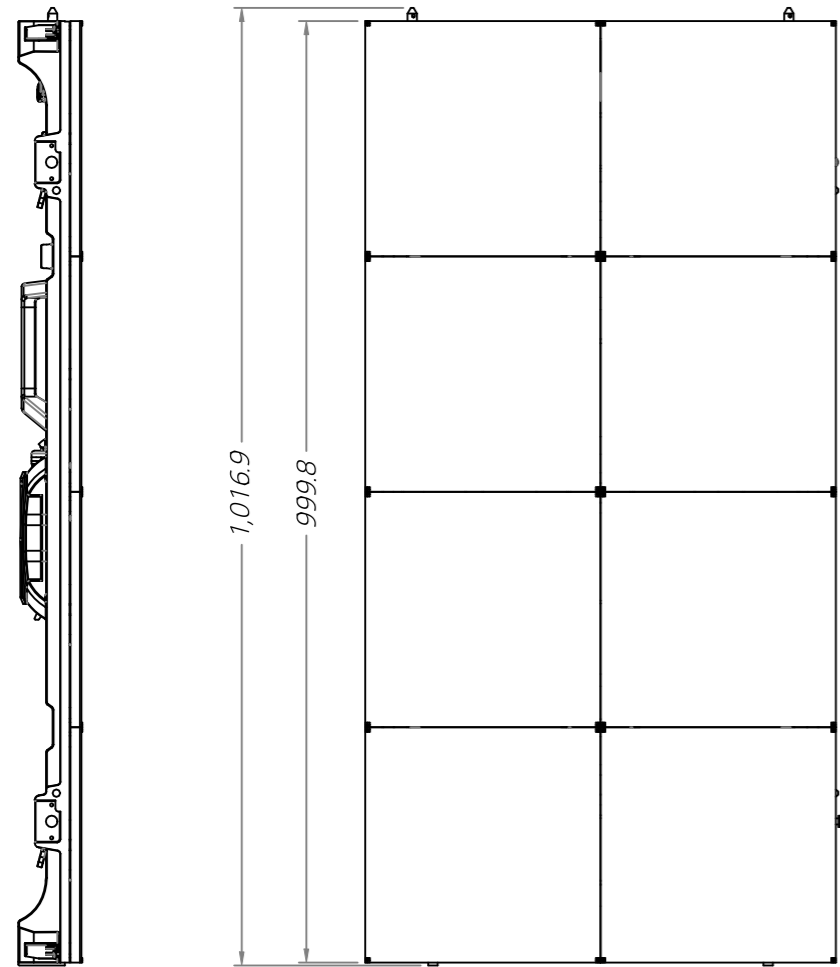

■ LSBC0xx-GD  
 - SIZE : W500mm xW1000mm

PROJECT TITLE

LED Screen

NOTE

1. This drawing is only for reference.
2. Specifications subject to change without notice.

△		
△		
△		
△		
△		
△		
△		
△		

REVISIONS DATE

DRAWN BY

DESIGNED BY

CHECKED BY

APPROVED BY

DRAWING TITLE  
 Cabinet Elevation  
 LSBC0xx-GD

MATERIAL

SCALE 1 / 8

DATE 2021. 04. .30.