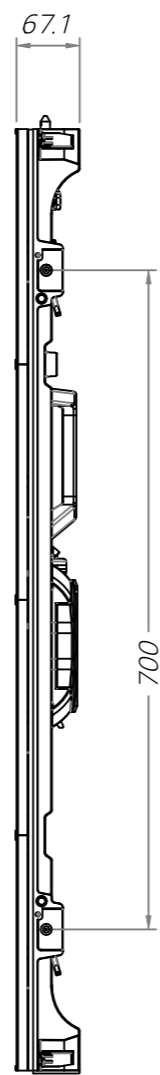

■ LSBC0xx-GD  
 - SIZE : W500mm xW1000mm

PROJECT TITLE

LED Screen

NOTE

1. This drawing is only for reference.
2. Specifications subject to change without notice.

△		
△		
△		
△		
△		
△		
△		
△		

REVISIONS DATE

DRAWN BY

DESIGNED BY

CHECKED BY

APPROVED BY

DRAWING TITLE  
 Cabinet Elevation  
 LSBC0xx-GD

MATERIAL

SCALE 1 / 8

DATE 2021. 04. .30.

SHEET NO. 001

REV. A