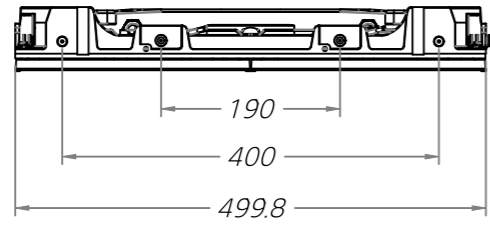

■ LSBC0xx-GD  
 - SIZE : W500mm xW1000mm

PROJECT TITLE

LED Screen

NOTE

1. This drawing is only for reference.
2. Specifications subject to change without notice.

△		
△		
△		
△		
△		
△		
△		
△		

REVISIONS DATE

DRAWN BY

DESIGNED BY

CHECKED BY

APPROVED BY

DRAWING TITLE  
 Cabinet Elevation  
 LSBC0xx-GD

MATERIAL

SCALE 1 / 8

DATE 2021. 04. .30.