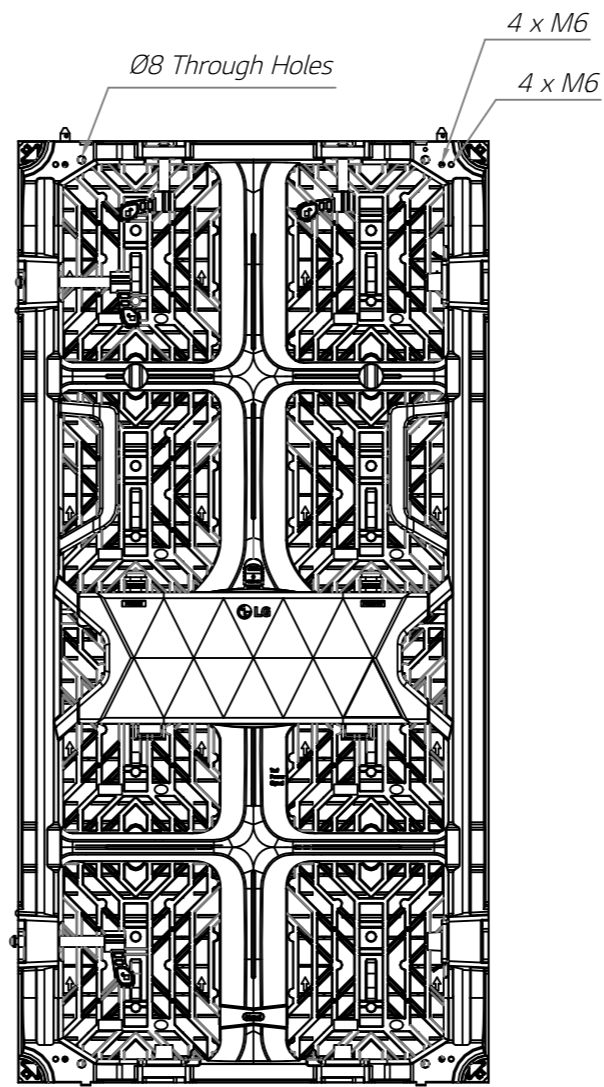

■ LSBC0xx-GD  
 - SIZE : W500mm xW1000mm

PROJECT TITLE

LED Screen

NOTE

1. This drawing is only for reference.
2. Specifications subject to change without notice.

△		
△		
△		
△		
△		
△		
△		
△		

REVISIONS DATE

DRAWN BY

DESIGNED BY

CHECKED BY

APPROVED BY

DRAWING TITLE  
 Cabinet Elevation  
 LSBC0xx-GD

MATERIAL

SCALE 1 / 8

DATE 2021. 04. .30.